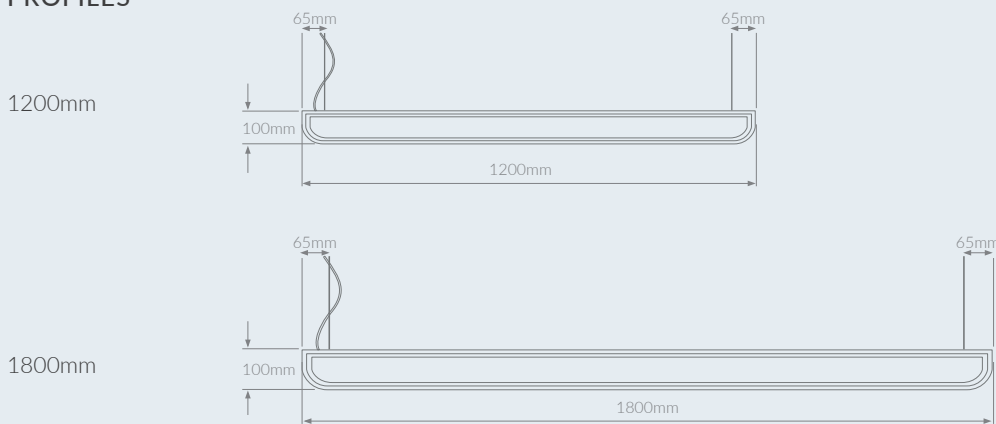

### 1200MM + 1800MM BRUTALIS LINEAR COLLECTION

#### LIGHT SOURCE

Voltage: 24v dc (remote driver)  
 Input voltage: 240v  
 Power (watts): 1200mm - 30 watts  
 1800mm - 35 watts  
 LED Strip: 14.4w/m  
 Dimming: Resistance, 0-10v,  
 10v PWM Signal or Dali

Colour rendering index: > 80  
 Suspension weight: > 6 kg  
 Driver rating: IP67  
 Colour temperature: 4000 k comes as standard.  
 Delivered lumens (L/M) 1004  
 3000 k can be specified.  
 Delivered lumens (L/M) 907  
 Up/down light comes as standard

### LENGTH

1200mm

1800mm