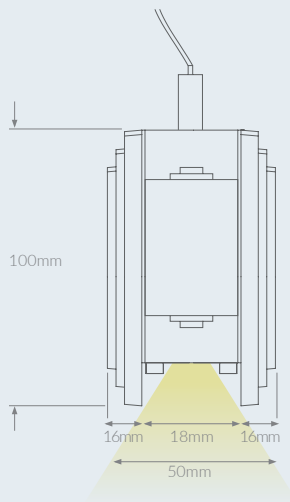

LIGHT SOURCE

Voltage: 24v dc (remote driver)
Input voltage: 240v
Power (watts): 1200mm - 30 watts
1800mm - 35 watts
LED Strip: 14.4w/m
Dimming: Resistance, 0-10v,
10v PWM Signal or Dali

Colour rendering index: > 80
Suspension weight: > 6 kg
Driver rating: IP67
Colour temperature: 4000 k comes as standard.
Delivered lumens (L/M) 1004
3000 k can be specified.
Delivered lumens (L/M) 907
Up/down light comes as standard