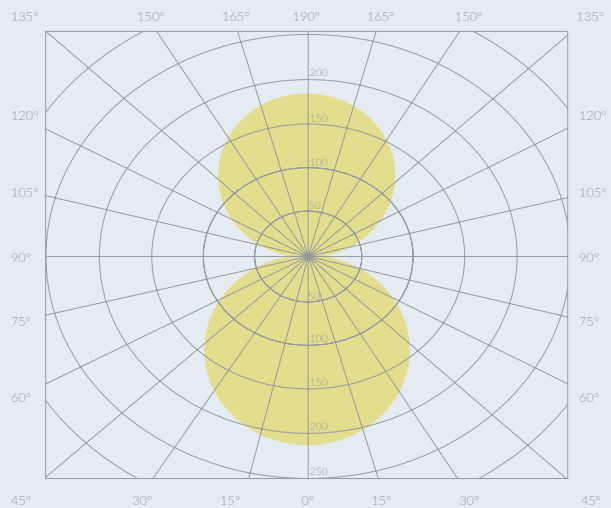

LIGHT SOURCE

Voltage: 24v dc (remote driver)
Input voltage: 240v
Power (watts): 1200mm - 30 watts
1800mm - 35 watts
LED Strip: 14.4w/m
Dimming: Resistance, 0-10v,
10v PWM Signal or Dali

Colour rendering index: > 80
Suspension weight: > 6 kg
Driver rating: IP67
Colour temperature: 4000 k comes as standard.
Delivered lumens (L/M) 1004
3000 k can be specified.
Delivered lumens (L/M) 907
Up/down light comes as standard