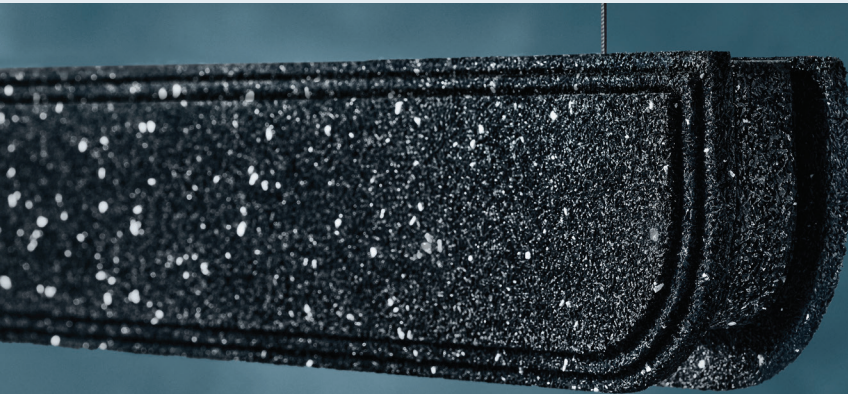

All of our products are individually assembled meaning minor variations in finish, colour and profile can occur. Slight variations are to be expected and will not be accepted as a fault or defect in the product. Colours and finishes as viewed on printed and digital sources are representative only and may not appear identical to the finished product. Acustico Lighting reserves the right to change the specification, material and colours at any time without notice. Standard warranty terms and conditions apply. All rights reserved. © March 2021