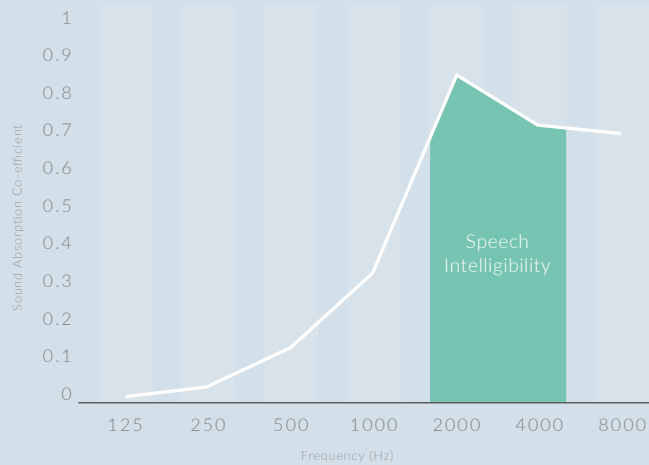

Noise Reduction Co-efficient (NRC)

For additional information on acoustic testing please visit the Sound Lab on our website or request full testing reports.

END-OF-LIFE MANAGEMENT PROGRAM

We ask that products are returned to Acustico Lighting. We have agreements in place with our suppliers who commit to upcycling approximately 80% of the materials.

SPECIFYING INFORMATION

Projects are complex.

In order to preserve the correct details being passed from one contractor to the next over the course of your project, please use the following information in your schedule to specify our lights.

QUANTITY	SPECIFIER	LENGTH	LIGHT TEMP (K)	DALI DRIVER
Eg.3	S	1800	4000	N

SUSPENSION DETAILS

Suspension Grips (to attach to ceiling) and a white ceiling mount is supplied. Our standard flex and suspension cable length is 2500mm and can be cut to the appropriate length on-site. Please specify if you require longer length.

SPECIFYING OPTIONS KEY

LENGTH

1200mm

1800mm

DALI DRIVER

Y Yes

N No

LIGHT TEMPERATURE (KELVIN)

3000 Warm

4000 Day
Comes as standard unless otherwise specified.

TW Turntable White – matches Circadian Rhythms
Adds approximately $400 to each light